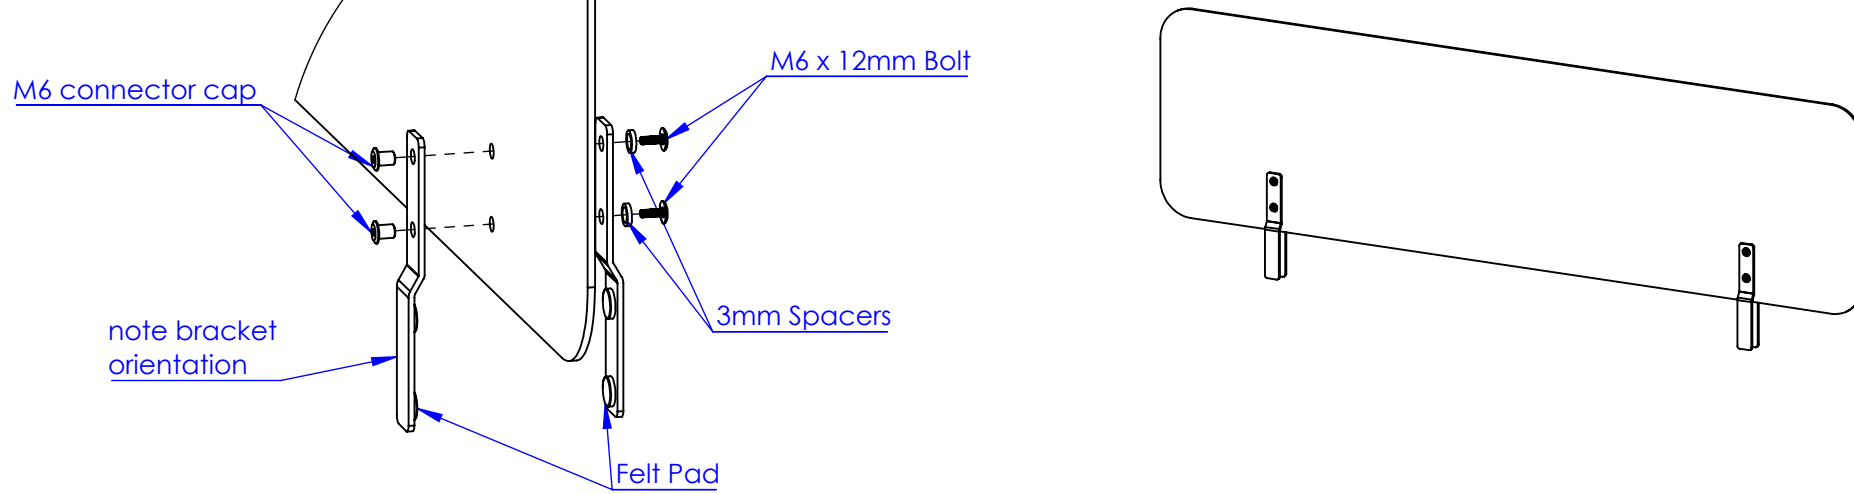

**5mm Acrylic LBAO Screen.
Bracket fitting to suit 12mm
Longboard Upholstered
Screens**

Method

- loosley fit the brackets as shown
- slide the add on screen over the exisiting screen.
- pinch up the top bolt
- tighten the lower bolt until secure