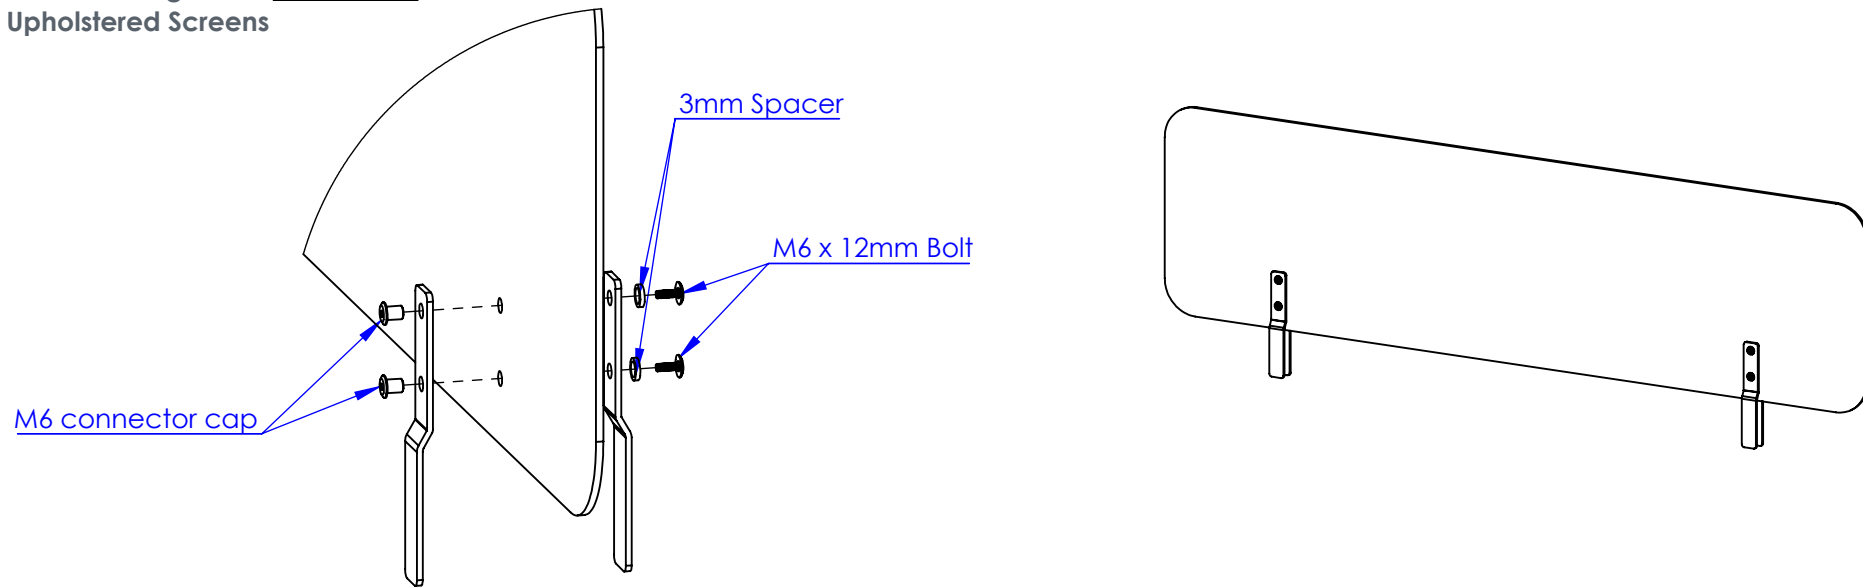

**5mm Acrylic DSAO Screen.**  
**Bracket fitting to suit 18mm DNA**  
**Upholstered Screens**

**Method**

- loosley fit the brackets as shown
- slide the add on screen over the existing screen.
- pinch up the top bolt
- tighten the lower bolt until secure