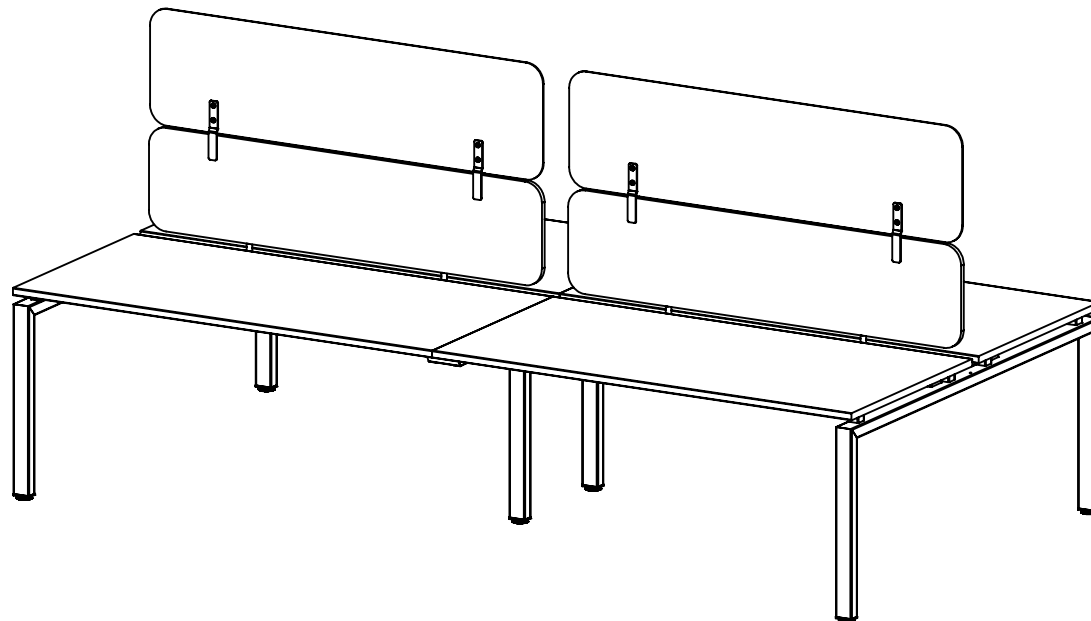

**5mm Acrylic DSAO Screen.**  
**Bracket fitting to suit 18mm DNA**  
**Upholstered Screens**

**Method**

- loosley fit the brackets as shown
- slide the add on screen over the existing screen.
- pinch up the top bolt
- tighten the lower bolt until secure