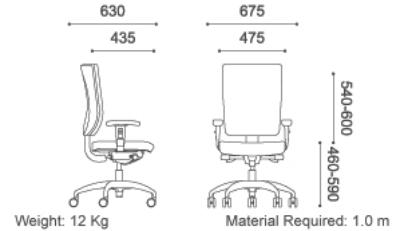

VERCO Office Furniture Limited
Chapel Lane Sands High Wycombe Buckinghamshire HP12 4BG
t. 01494 448000
f. 01494 464216
e. sales@verco.co.uk
www.verco.co.uk