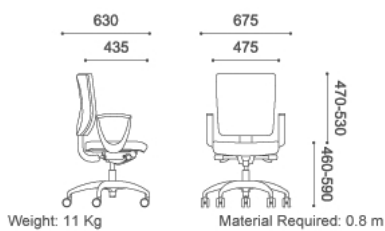

VERCO Office Furniture Limited
Chapel Lane Sands High Wycombe Buckinghamshire HP12 4BG
t. 01494 448000
f. 01494 464216
e. sales@verco.co.uk
www.verco.co.uk