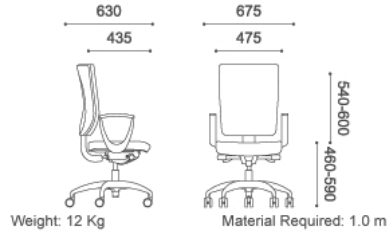

VERCO Office Furniture Limited
Chapel Lane Sands High Wycombe Buckinghamshire HP12 4BG
t. 01494 448000
f. 01494 464216
e. sales@verco.co.uk
www.verco.co.uk