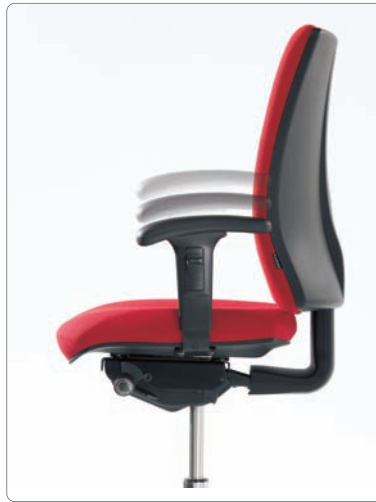

VERCO

Pop - task / operator seating

Conceived with comfort in mind, Pop offers generous upholstery combined with sophisticated engineering to provide the ultimate in operator seating... at a realistic price point.

A synchronised seat and back movement, which may be set in a free-float mode to allow dynamic support for the user's back, lies at the heart of this chair collection. The back height is easily adjusted from the seated position using Pop's ratchet back height adjustment mechanism, while height adjustable arms complete this robust and versatile seating solution.

A sophisticated synchronised mechanism is at the heart of the Pop chair, providing the correct dynamic posture support required in today's hectic office environment.

Simple finger-tip adjustments ensure the perfect posture can be achieved from the seated position, while the option of seat depth adjustment and height adjustable arms enable the Pop chair to be 'tailored' to your requirement.