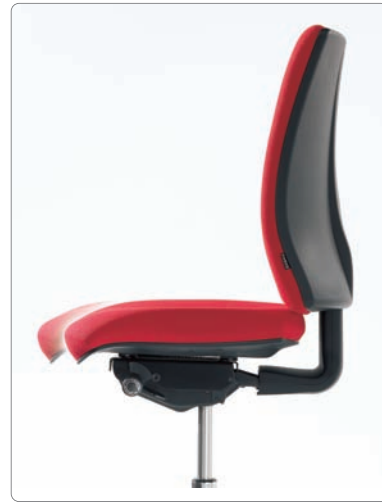

VERCO

Pop - task / operator seating

Conceived with comfort in mind, Pop offers generous upholstery combined with sophisticated engineering to provide the ultimate in operator seating... at a realistic price point.

A synchronised seat and back movement, which may be set in a free-float mode to allow dynamic support for the user's back, lies at the heart of this chair collection. The back height is easily adjusted from the seated position using Pop's ratchet back height adjustment mechanism, while height adjustable arms complete this robust and versatile seating solution.

A sophisticated synchronised mechanism is at the heart of the Pop chair, providing the correct dynamic posture support required in today's hectic office environment.

Simple finger-tip adjustments ensure the perfect posture can be achieved from the seated position, while the option of seat depth adjustment and height adjustable arms enable the Pop chair to be 'tailored' to your requirement.